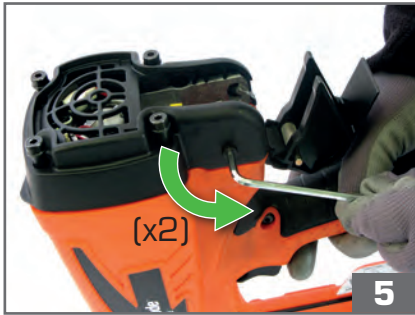

15 mn = 2000 max  
60 mn = 8500 max  
90 mn = 10000 max  
2 mn = 200

1000/hour  
4000/day

BZZZZ

Route de Lyon - BP 104  
F-26501 Bourg-lès-Valence  
Cedex - FRANCE