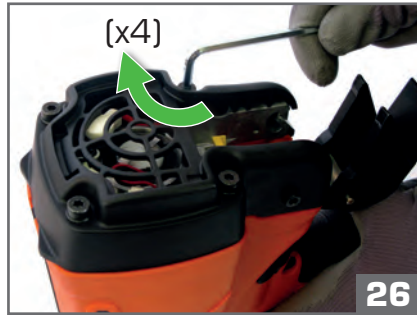

15 mn = 2000 max  
60 mn = 8500 max  
90 mn = 10000 max  
2 mn = 200

1000/hour  
4000/day

BZZZZ

Route de Lyon - BP 104  
F-26501 Bourg-lès-Valence  
Cedex - FRANCE