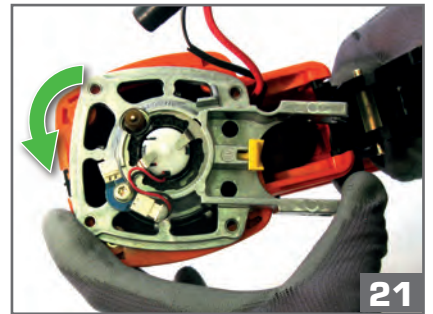

15 mn = 2000 max  
60 mn = 8500 max  
90 mn = 10000 max  
2 mn = 200

1000/hour  
4000/day

BZZZZ

Route de Lyon - BP 104  
F-26501 Bourg-lès-Valence  
Cedex - FRANCE