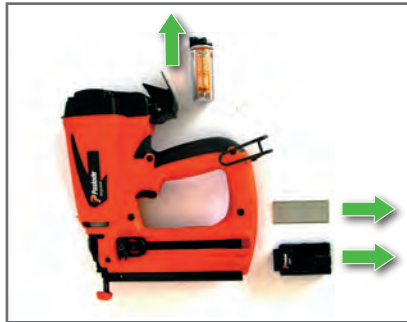

15 mn = 2000 max  
60 mn = 8500 max  
90 mn = 10000 max  
2 mn = 200

1000/hour  
4000/day

BZZZZ

Route de Lyon - BP 104  
F-26501 Bourg-lès-Valence  
Cedex - FRANCE