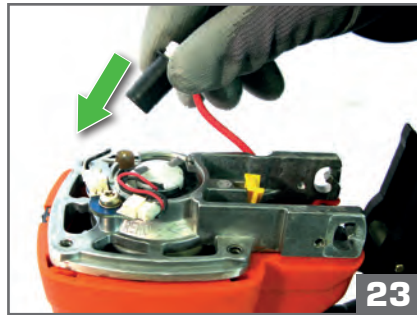

15 mn = 2000 max  
60 mn = 8500 max  
90 mn = 10000 max  
2 mn = 200

1000/hour  
4000/day

BZZZZ

Route de Lyon - BP 104  
F-26501 Bourg-lès-Valence  
Cedex - FRANCE