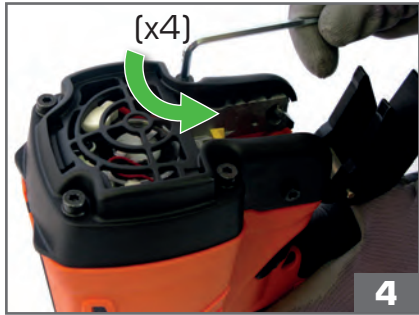

15 mn = 2000 max  
60 mn = 8500 max  
90 mn = 10000 max  
2 mn = 200

1000/hour  
4000/day

BZZZZ

Route de Lyon - BP 104  
F-26501 Bourg-lès-Valence  
Cedex - FRANCE