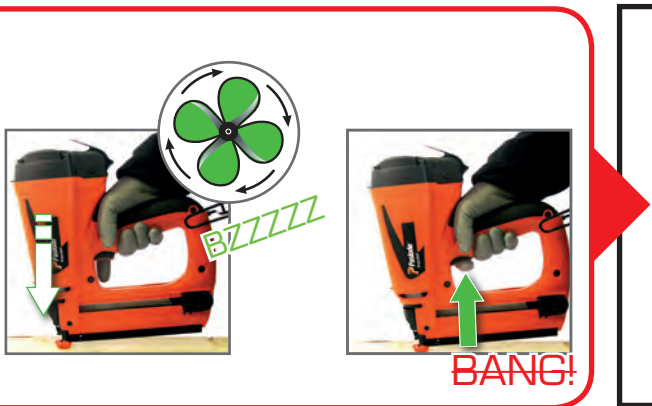

15 mn = 2000 max  
60 mn = 8500 max  
90 mn = 10000 max  
2 mn = 200

1000/hour  
4000/day

BZZZZ

Route de Lyon - BP 104  
F-26501 Bourg-lès-Valence  
Cedex - FRANCE