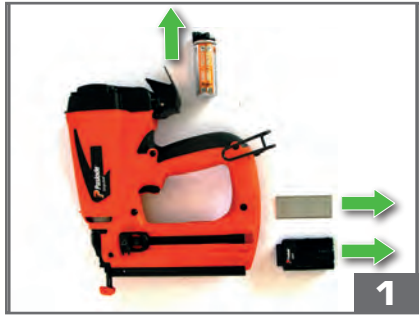

15 mn = 2000 max  
60 mn = 8500 max  
90 mn = 10000 max  
2 mn = 200

1000/hour  
4000/day

BZZZZ

Route de Lyon - BP 104  
F-26501 Bourg-lès-Valence  
Cedex - FRANCE