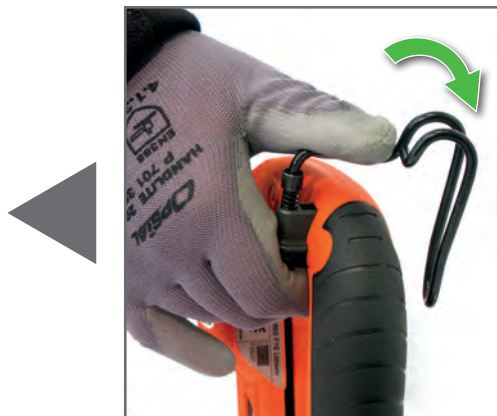

15 mn = 2000 max  
60 mn = 8500 max  
90 mn = 10000 max  
2 mn = 200

1000/hour  
4000/day

BZZZZ

Route de Lyon - BP 104  
F-26501 Bourg-lès-Valence  
Cedex - FRANCE