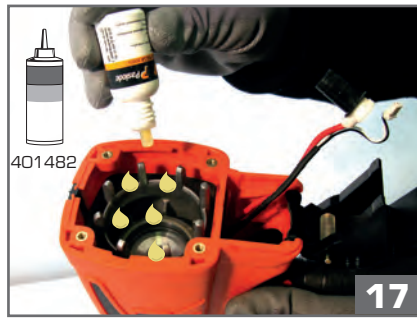

15 mn = 2000 max  
60 mn = 8500 max  
90 mn = 10000 max  
2 mn = 200

1000/hour  
4000/day

BZZZZ

Route de Lyon - BP 104  
F-26501 Bourg-lès-Valence  
Cedex - FRANCE