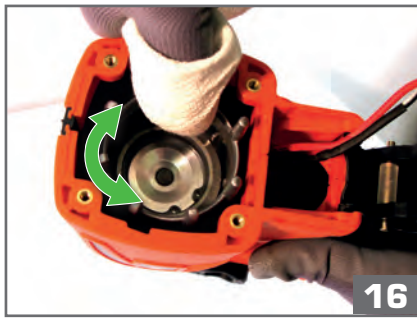

15 mn = 2000 max  
60 mn = 8500 max  
90 mn = 10000 max  
2 mn = 200

1000/hour  
4000/day

BZZZZ

Route de Lyon - BP 104  
F-26501 Bourg-lès-Valence  
Cedex - FRANCE