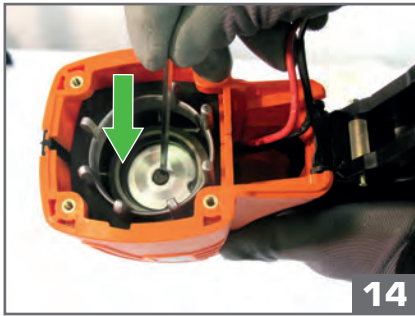

15 mn = 2000 max  
60 mn = 8500 max  
90 mn = 10000 max  
2 mn = 200

1000/hour  
4000/day

BZZZZ

Route de Lyon - BP 104  
F-26501 Bourg-lès-Valence  
Cedex - FRANCE