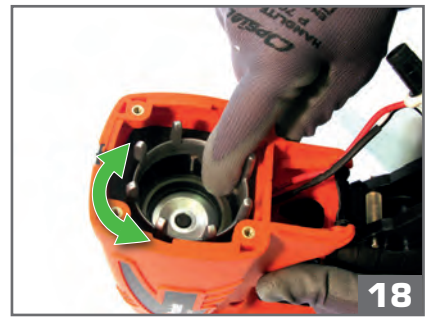

15 mn = 2000 max  
60 mn = 8500 max  
90 mn = 10000 max  
2 mn = 200

1000/hour  
4000/day

BZZZZ

Route de Lyon - BP 104  
F-26501 Bourg-lès-Valence  
Cedex - FRANCE