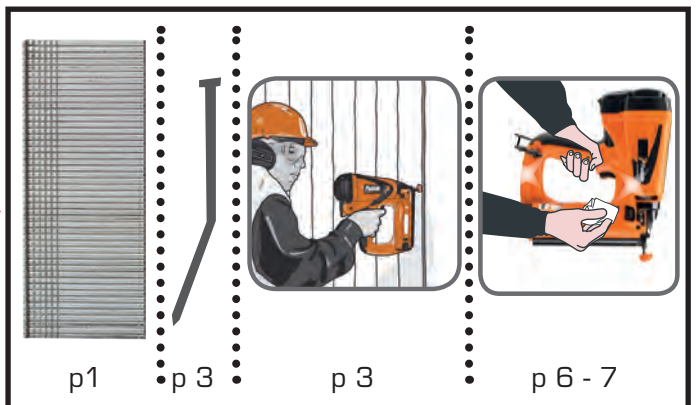

15 mn = 2000 max  
60 mn = 8500 max  
90 mn = 10000 max  
2 mn = 200

1000/hour  
4000/day

BZZZZ

Route de Lyon - BP 104  
F-26501 Bourg-lès-Valence  
Cedex - FRANCE