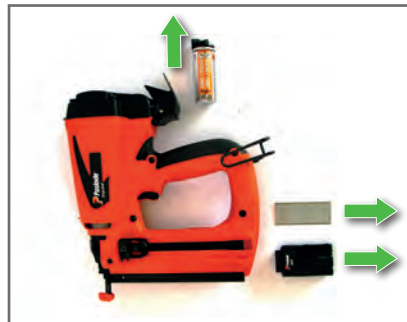

15 mn = 2000 max  
60 mn = 8500 max  
90 mn = 10000 max  
2 mn = 200

1000/hour  
4000/day

BZZZZ

Route de Lyon - BP 104  
F-26501 Bourg-lès-Valence  
Cedex - FRANCE