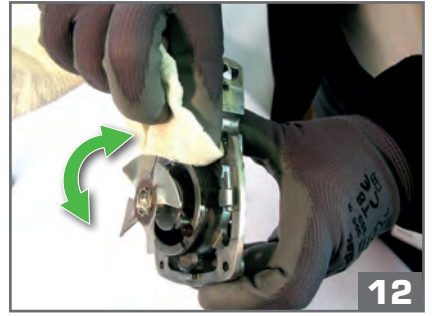

15 mn = 2000 max  
60 mn = 8500 max  
90 mn = 10000 max  
2 mn = 200

1000/hour  
4000/day

BZZZZ

Route de Lyon - BP 104  
F-26501 Bourg-lès-Valence  
Cedex - FRANCE