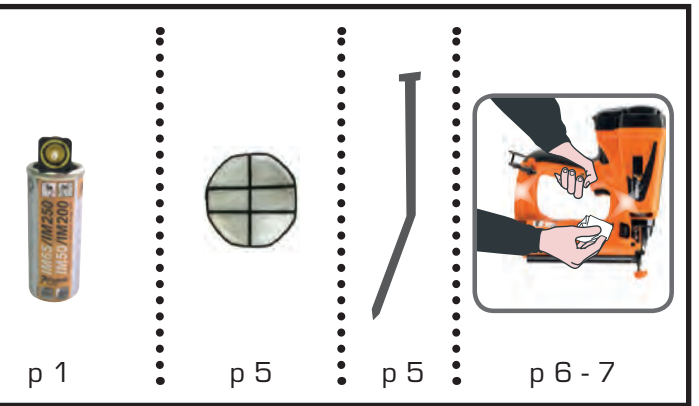

15 mn = 2000 max  
60 mn = 8500 max  
90 mn = 10000 max  
2 mn = 200

1000/hour  
4000/day

BZZZZ

Route de Lyon - BP 104  
F-26501 Bourg-lès-Valence  
Cedex - FRANCE