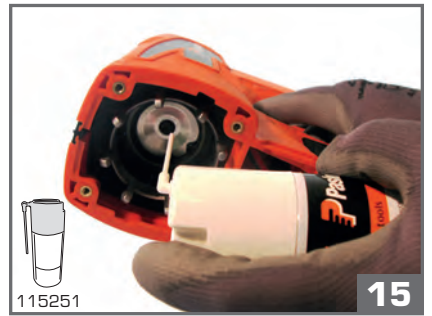

15 mn = 2000 max  
60 mn = 8500 max  
90 mn = 10000 max  
2 mn = 200

1000/hour  
4000/day

BZZZZ

Route de Lyon - BP 104  
F-26501 Bourg-lès-Valence  
Cedex - FRANCE