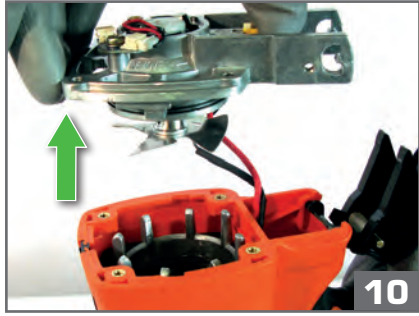

15 mn = 2000 max  
60 mn = 8500 max  
90 mn = 10000 max  
2 mn = 200

1000/hour  
4000/day

BZZZZ

Route de Lyon - BP 104  
F-26501 Bourg-lès-Valence  
Cedex - FRANCE