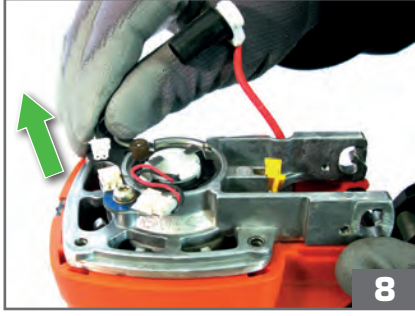

15 mn = 2000 max  
60 mn = 8500 max  
90 mn = 10000 max  
2 mn = 200

1000/hour  
4000/day

BZZZZ

Route de Lyon - BP 104  
F-26501 Bourg-lès-Valence  
Cedex - FRANCE