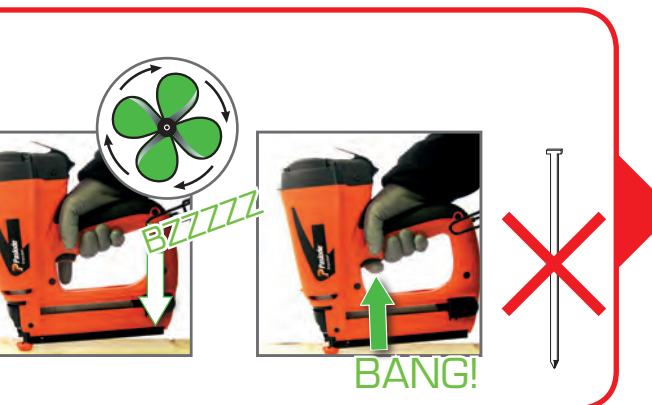

15 mn = 2000 max  
60 mn = 8500 max  
90 mn = 10000 max  
2 mn = 200

1000/hour  
4000/day

BZZZZ

Route de Lyon - BP 104  
F-26501 Bourg-lès-Valence  
Cedex - FRANCE