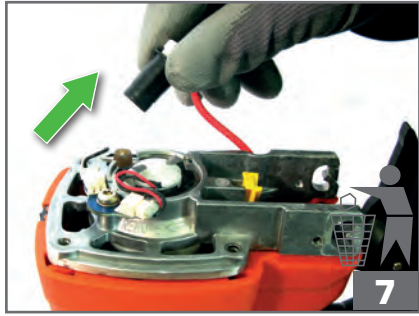

15 mn = 2000 max  
60 mn = 8500 max  
90 mn = 10000 max  
2 mn = 200

1000/hour  
4000/day

BZZZZ

Route de Lyon - BP 104  
F-26501 Bourg-lès-Valence  
Cedex - FRANCE