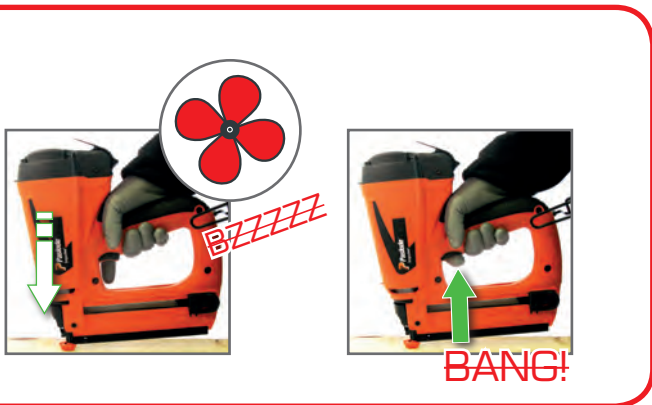

15 mn = 2000 max  
60 mn = 8500 max  
90 mn = 10000 max  
2 mn = 200

1000/hour  
4000/day

BZZZZ

Route de Lyon - BP 104  
F-26501 Bourg-lès-Valence  
Cedex - FRANCE