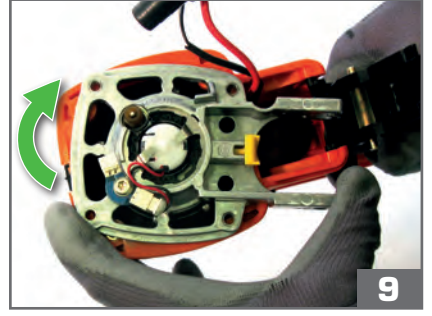

15 mn = 2000 max  
60 mn = 8500 max  
90 mn = 10000 max  
2 mn = 200

1000/hour  
4000/day

BZZZZ

Route de Lyon - BP 104  
F-26501 Bourg-lès-Valence  
Cedex - FRANCE