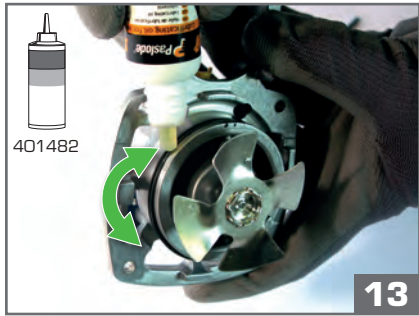

15 mn = 2000 max  
60 mn = 8500 max  
90 mn = 10000 max  
2 mn = 200

1000/hour  
4000/day

BZZZZ

Route de Lyon - BP 104  
F-26501 Bourg-lès-Valence  
Cedex - FRANCE