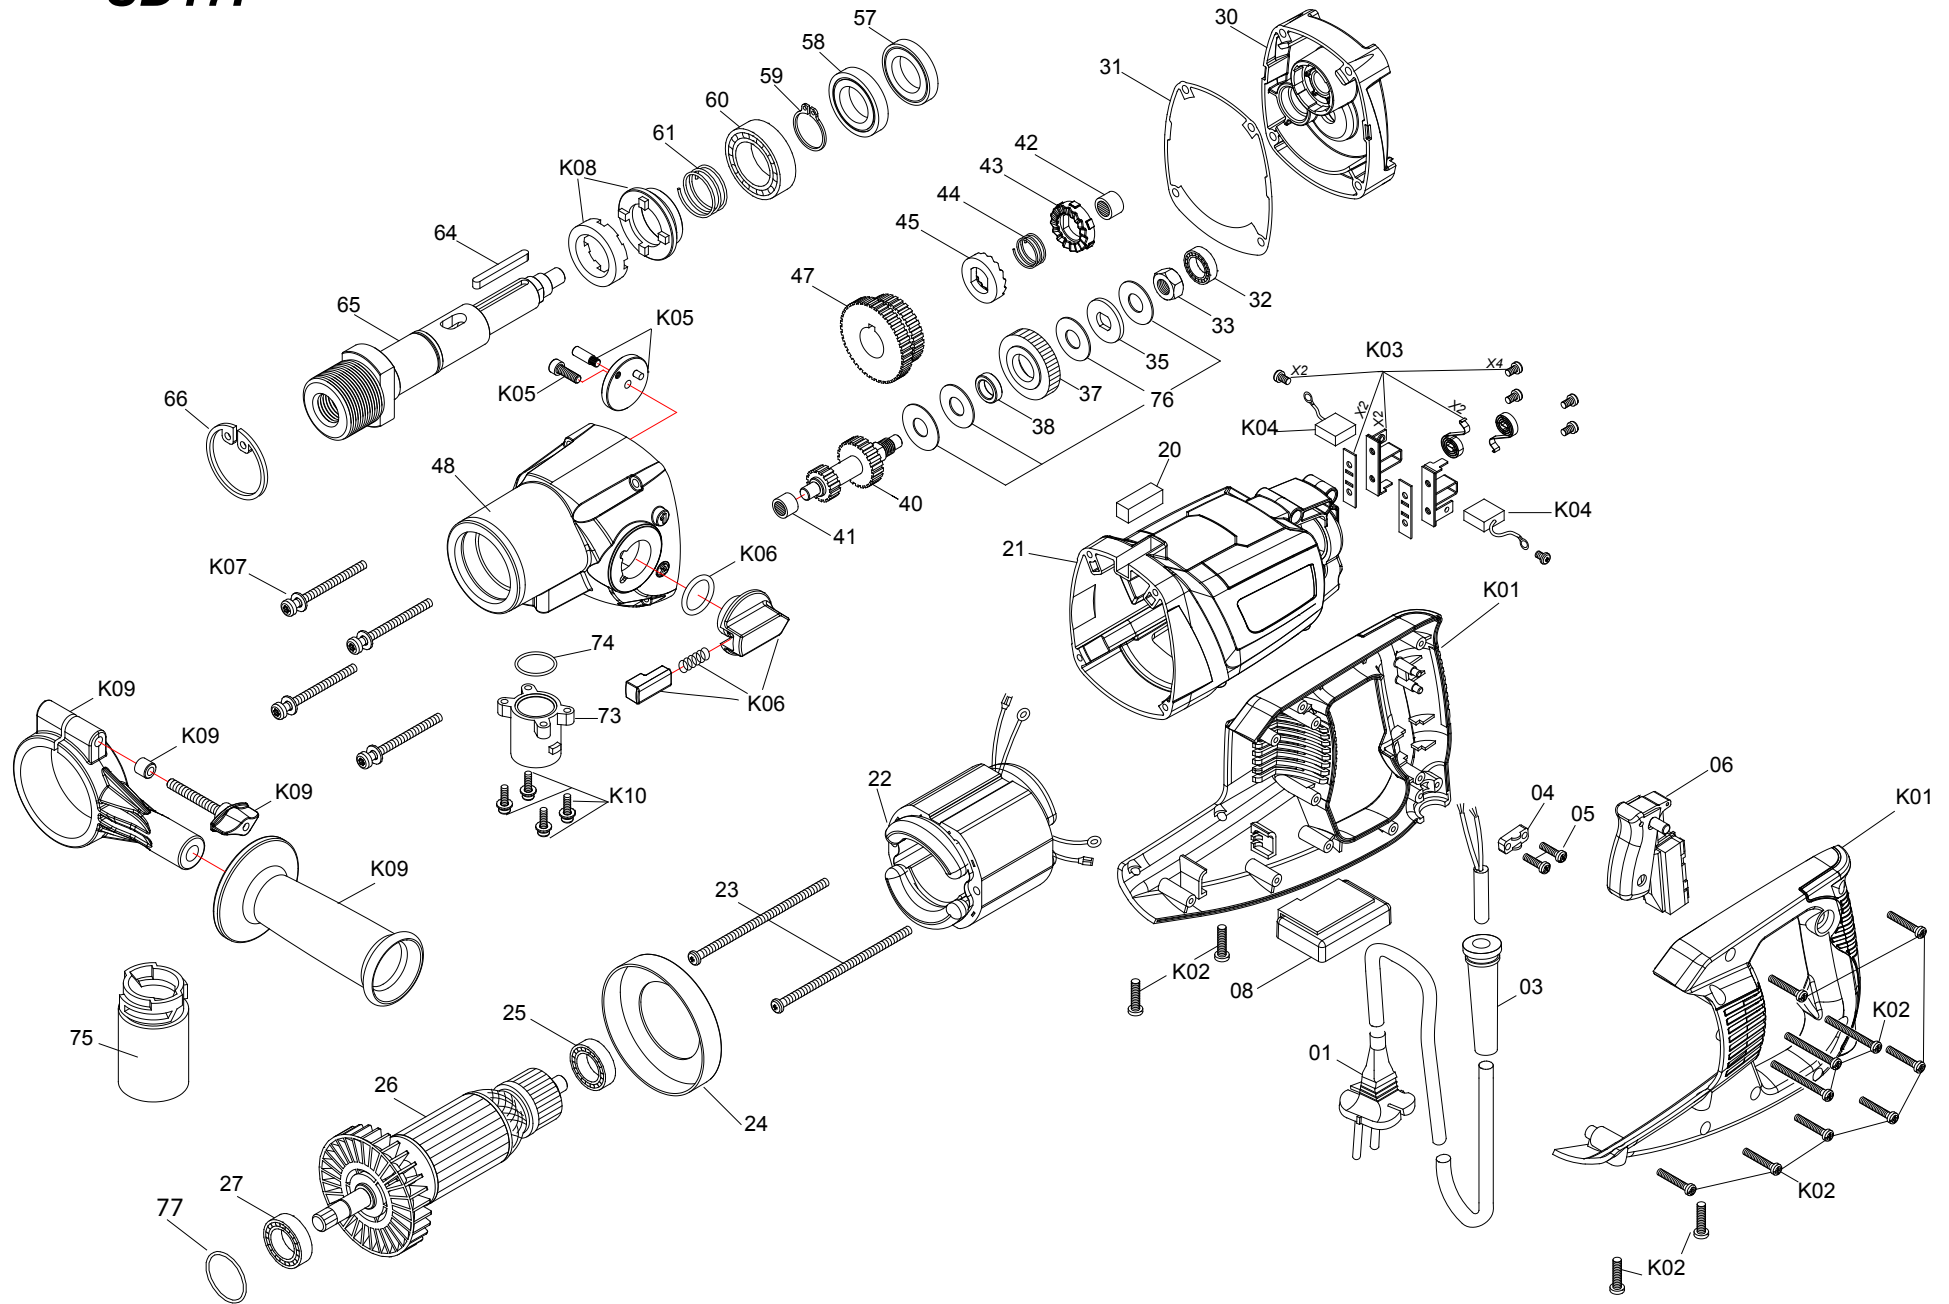

SPIT SD17P

Spare parts list of SD17P

R.	CODE	DESIGNATION	DESCRIPTION
1	812092	CABLE ALIMENTATION 110V	POWER SUPPLY CORD 110V
1	355060	CABLE ALIMENTATION 220V	POWER SUPPLY CORD 220V
3	623703	PASSE CABLE	CORD ARMOR
4	623704	RONDELLE CLIP	CORD CLIP
5	623705	VIS M4X14	SCREW
6	623706	INTERRUPTEUR	SWITCH
8	623708	PLATINE ELECTRONIQUE 110V	ELECTRONICS UNIT -110V
8	623709	PLATINE ELECTRONIQUE 220V	ELECTRONICS UNIT -220V
20	623721	NIVEAU A BULLE	TUBULAR SPIRIT LEVEL
21	623722	CARTER MOTEUR	MOTOR HOUSING
22	623723	STATOR 110V	STATOR-110V
22	623724	STATOR 220V	STATOR-220V
23	623725	VIS M5X75	SCREW
24	623726	DEFLECTEUR	FAN BAFFLE
25	623727	ROULEMENT	BALL BEARING
26	623728	INDUIT 110V	ARMATURE-110V
26	623729	INDUIT 220V	ARMATURE-220V
27	623730	ROULEMENT	BALL BEARING
30	623733	CARTER INTERMEDIAIRE	GEAR PLATE
31	623734	JOINT	GASKET
32	623735	ROULEMENT	BALL BEARING
33	623736	ECROU	CLUTCH NUT
35	623738	RONDELLE	PRESSURE DISC
37	623740	PIGNON 34 DENTS	INPUT/CLUTCH GEAR
38	623741	BAGUE	BUSHING
40	623743	ARBRE	INPUT SHAFT
41	623744	ROULEMEN AIGUILLE	NEEDLE BEARING
42	623745	ROULEMEN AIGUILLE	NEEDLE BEARING
43	623746	ROUE CRANTEE	INNER CAM PLATE
44	623747	RESSORT	COIL SPRING
45	623748	PIGNON DENTE	OUTER CAM PLATE
47	623750	PIGNON COULISSANT	SLIDING GEAR
48	623751	CARTER ENGRENAGE	GEAR CASE
57	623760	JOINT	OIL SEAL
58	623761	JOINT	OIL SEAL
59	623762	CIRCLIP	EXTERNAL CIRCLIP
60	623763	ROULEMENT	BEARING
61	623764	RESSORT	SPRING
64	623767	GOUPILLE	PARALLEL KEY