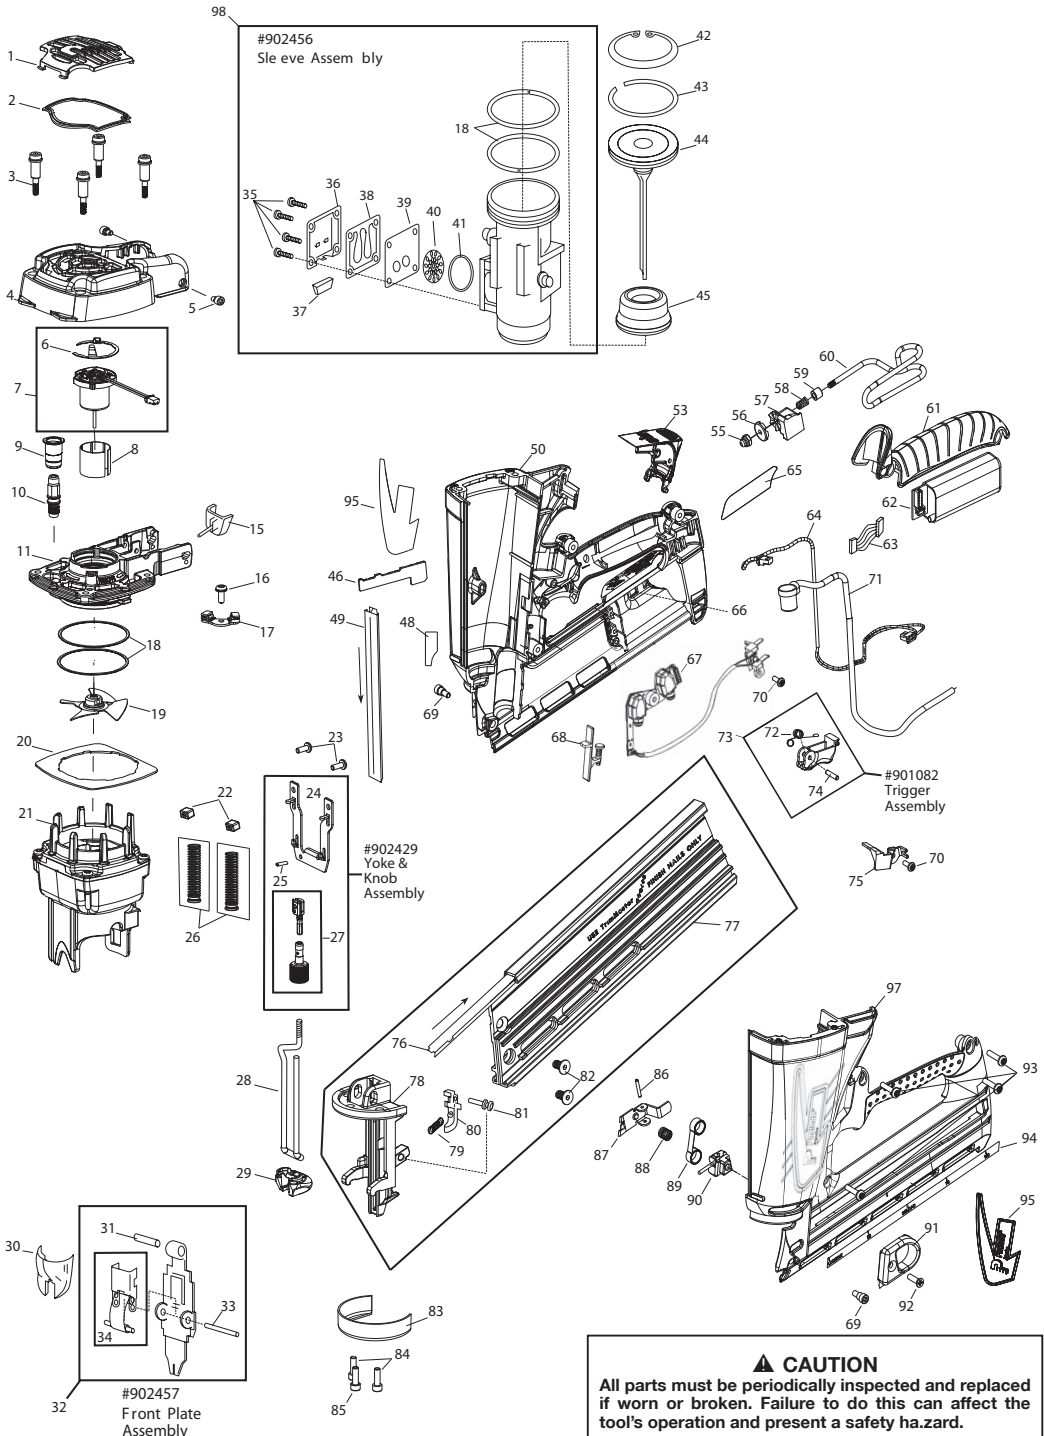

1	013715	1	Grille	50	903501	1	Handle/Right
* 2	900648	1	Filter	53	018922	1	Fuel Door
3	901064	4	Shoulder Screw 8-32 x 1-3/8"	54	902235	1	Retaining Ring-Pin-Fuel Door
4	018920	1	Cap	55	902434	1	Nut-Utility Hook
5	904557	2	Screw, SHC	56	902433	1	Button
6	901119	1	Retaining Ring	57	902431	1	Block-Utility Hook
7	901382	1	Fan Motor Assembly with Ring	58	902432	1	Spring
*8	401356	1	Motor Sleeve	59	902435	1	Stop Utility Hook
9	900785	1	Insulator	60	902430	1	Utility Hook
10	900714	1	Spark Plug Assembly	61	901044	1	Soft Grip
11	018921	1	Cylinder Head	62	902440	1	Spark Unit (MSU)
15	900697	1	Stem adapter	63	900662	1	ESU Power Wire Assembly
16	900596	1	SEMS Screw, Torx	64	904562	1	Fan Motor Wire Assembly
17	900739	1	Cylinder Head Circuit Board Assy.	65	018927	1	Nameplate
18	900612	4	Seal Ring	66	902621	1	Battery Pad
19	900709	1	Fan Assembly	67	902439	1	Molded Circuit Assembly
20	900700	1	Air Dam	68	900726	1	Switch Slide Assembly
21	900729	1	Combustion Chamber	69	900792	2	Soc. Hd. Shoulder Screw 8-32
22	900707	2	Probe Bumper	70	404702	2	Screw 6-32 x 3/8'
23	900746	2	Screw, #8-32 x 7/16	71	904567	1	Spark Wire Assembly
24	900704	1	Yoke	72	901053	1	Trigger Spring
25	900734	1	Roll Pin	73	901082	1	Trigger Assembly
26	900804	2	Spring Guide Assembly	74	901047	1	Dowel Pin, Trigger
27	902437	1	Knob w/ Yoke Guide Assembly	75	900629	1	Clip/ High Tension
28	902424	1	Probe	76	900770	1	Brad Channel
*29	902425	1	Probe Tip	77	902404	1	Magazine Extrusion
30	013706	1	Latch Cover, Quick Clear Black	78	902421	1	Nose
31	900619	1	Dowel Pin	79	900631	1	Spring, Lockout
32	902457	1	Front Plate Assembly	80	900602	1	Lockout Bar
33	900685	1	Dowel Pin	81	900630	1	Lockout Pin
34	902426	1	Quick Clear Lever Assembly	■ 82	900660	2	Screw 10-32 x 3/8"
35	405140	4	Screw 8-32 x 3/8" (red)	83	900692	1	Retaining Cup
36	900668	1	Muffler Cover	84	900708	2	SHC Screw 8-32 x 1/2" (Red)
37	900609	1	Muffler	85	900754	1	SHC Screw 8-32 x 1/2" (Yellow)
38	900664	1	Reed Valve	86	900722	1	Follower Pin
39	900665	1	Reed Plate	87	900679	1	Follower
40	901089	1	Exhaust Baffle	88	900691	1	Compression Spring
41	900616	1	Exhaust O-Ring	89	900627	1	Negator Spring
42	403099	1	Retaining Ring	90	900720	1	Follower Core
43	403098	1	Piston Ring	91	900617	1	Follower Body
*44	900728	1	Piston Assembly	92	900724	1	Screw, Plastite 8-16 x 5/8"
*45	900680	1	Piston Bumper	93	901066	4	Screw, Plastite 8-16 x 3/4"
46	018924	1	Label, Li-Ion IM65A F16	94	902417	1	Nail Load Indicator Label
48	902416	1	Depth of Drive Indicator Label	95	018923	1	Handles labels assembly
49	900620	1	Front Channel	97	903502	1	Handle, Left
				98	902456	1	Cylinder Sleeve Assembly

* Indicates normal wear items

→ Denotes Change

■ Apply Loctite RC-620 (Green)

SAFETY INSTRUCTIONS

WEAR EYE AND HEARING PROTECTION

Always wear eye and hearing protection when operating a nail tool.

⚠ CAUTION
All parts must be periodically inspected and replaced if worn or broken. Failure to do this can affect the tool's operation and present a safety hazard.